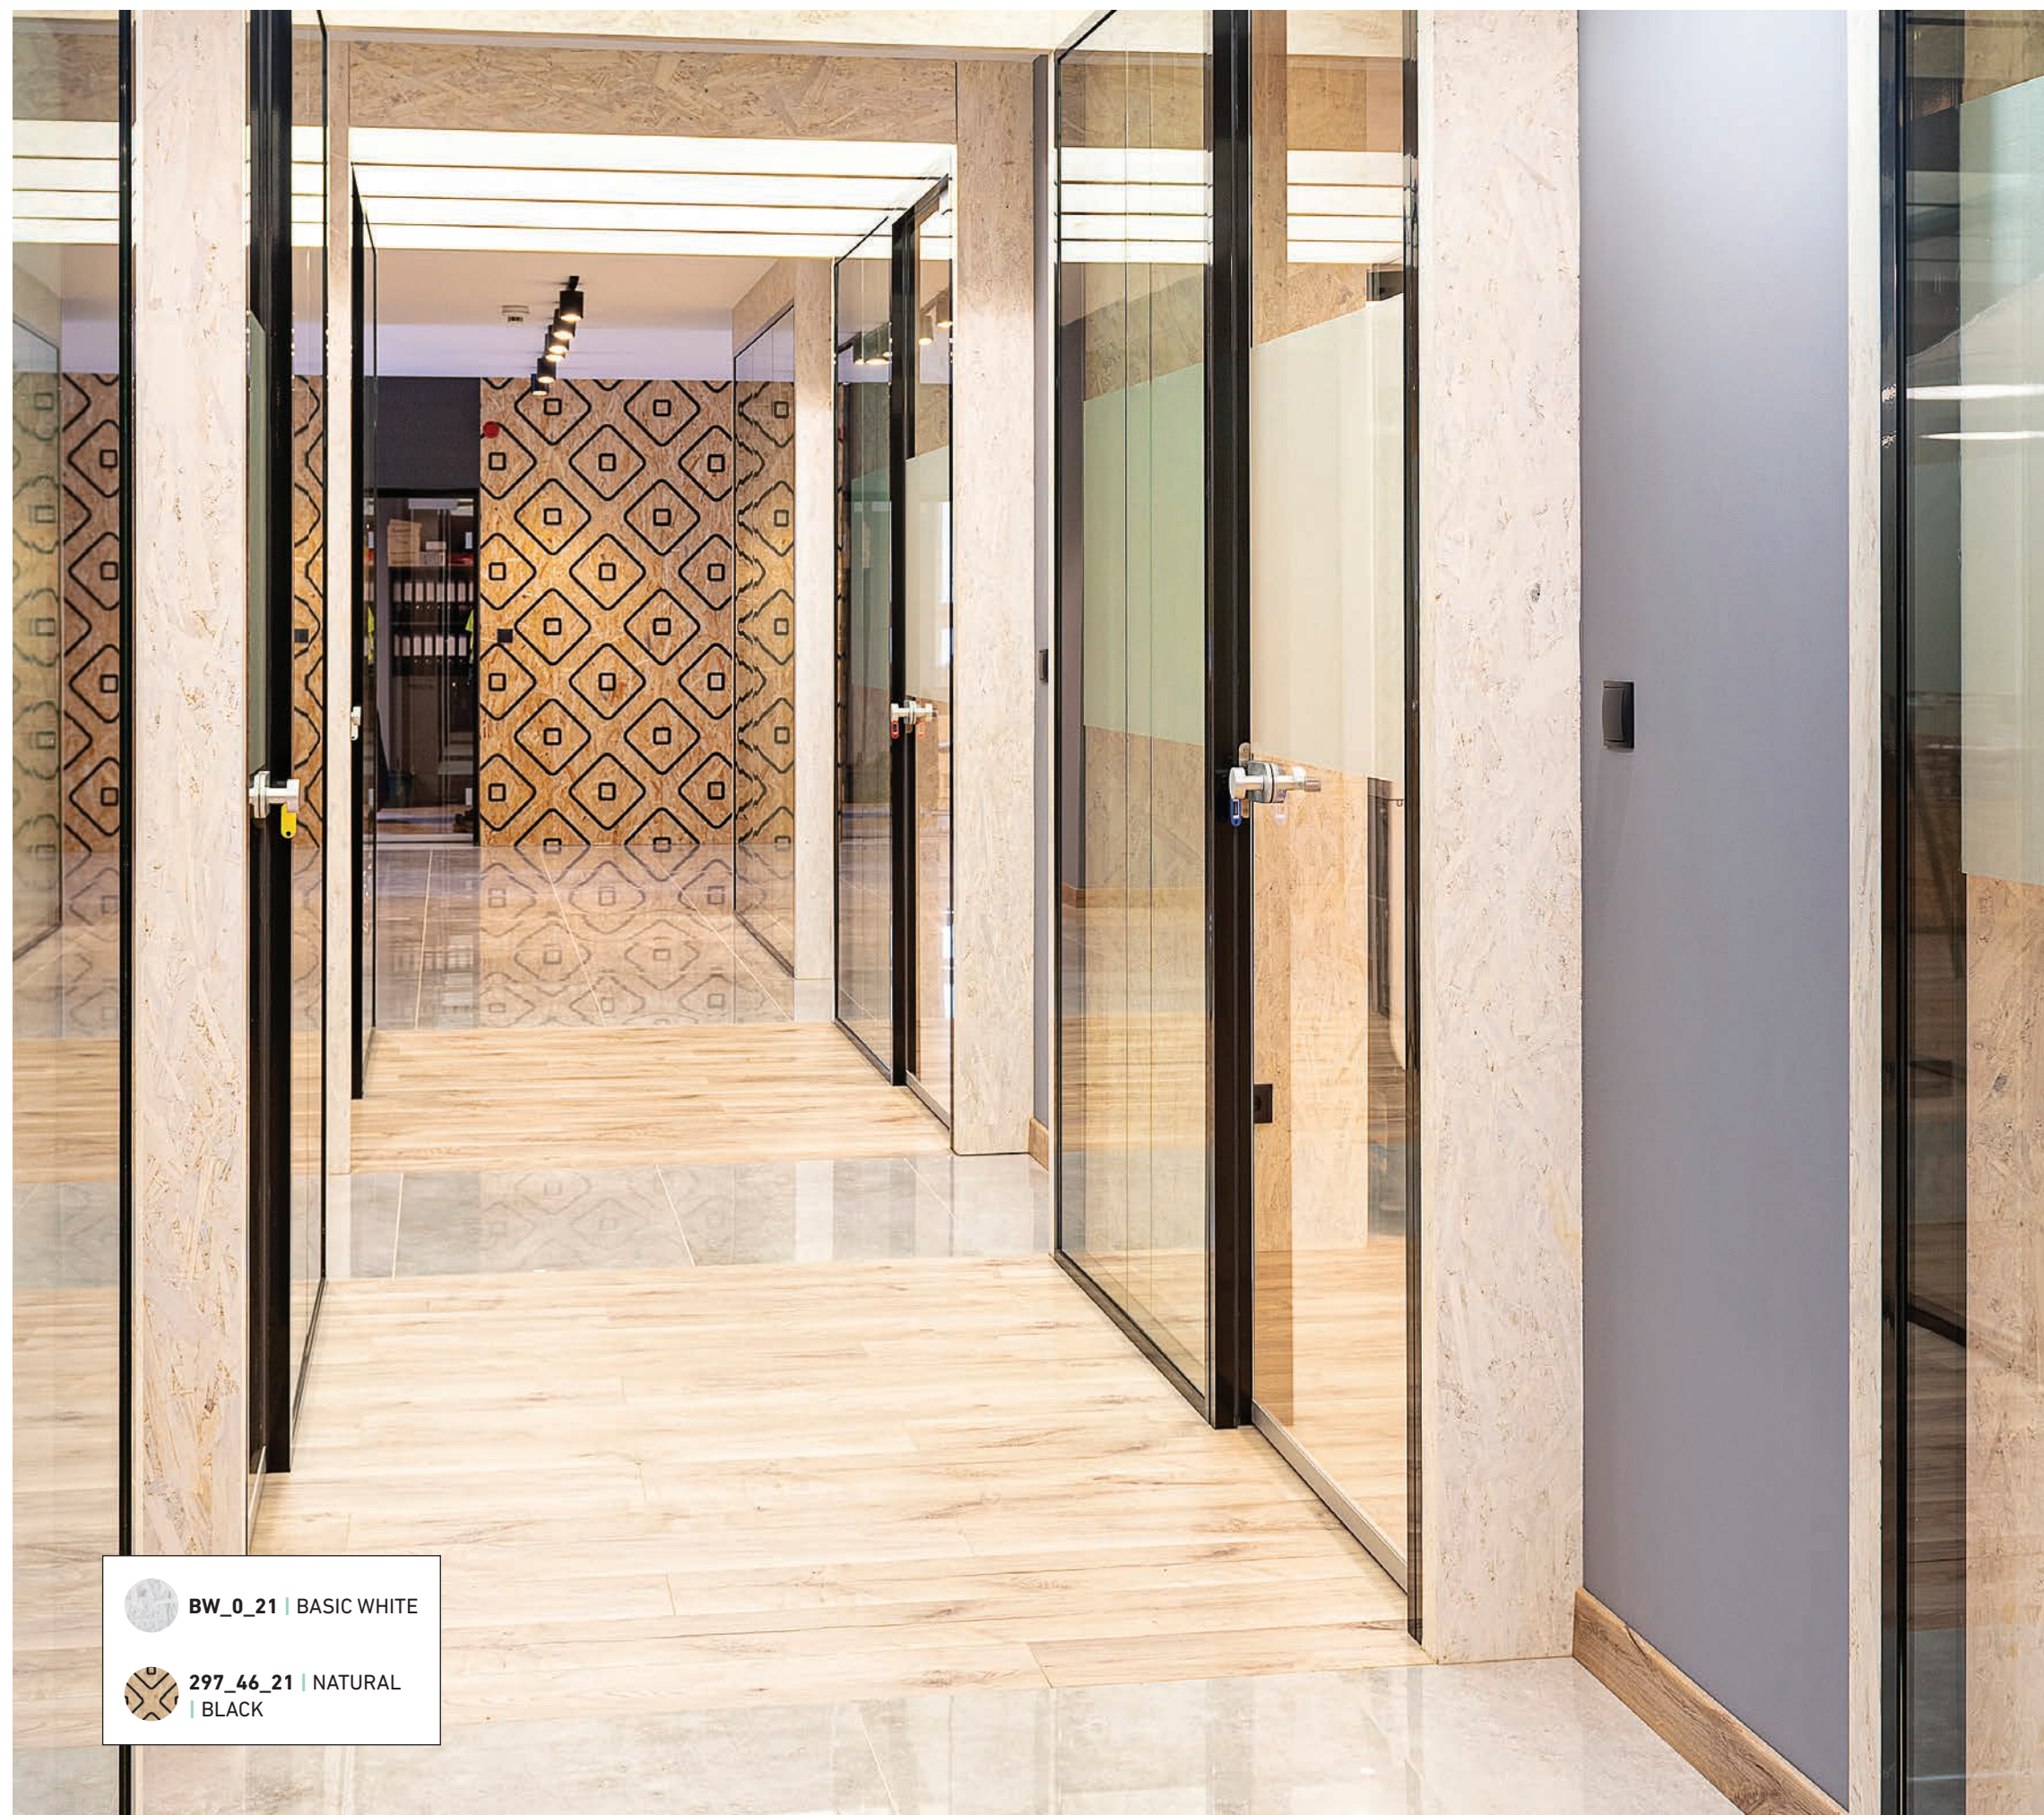

MODULE C
GRAPHITE
ROSE WATER,
WHITE
269_42_21

266_42_21 | WHITE
| GULF STREAM, BLACK

ART STYLE COLLECTION SQUAERS_2

The combination of the boards creates an interesting surface of patterned wall or ceiling decoration. Used in furniture, it gives it an individual character. A calm pattern and a subdued colour palette emphasizes the discreet, elegant character.