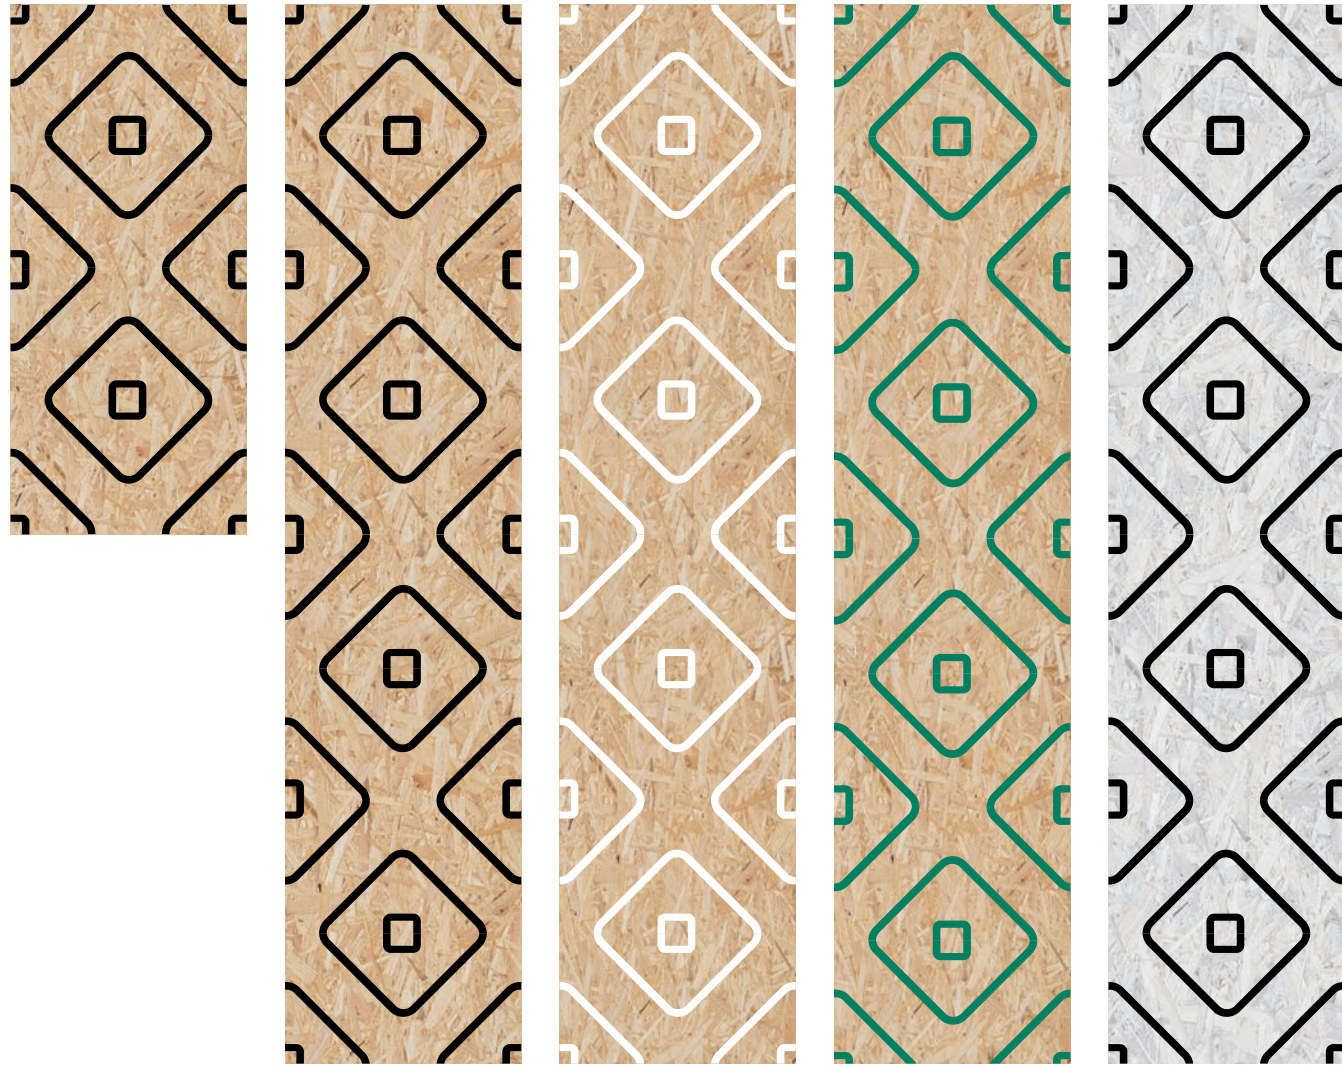

MODULE A

MODULE C	MODULE C	MODULE C	MODULE C
NATURAL	NATURAL	NATURAL	WHITE
BLACK	WHITE	GREEN DROP	BLACK
297_46_21	298_46_21	299_46_21	300_46_21